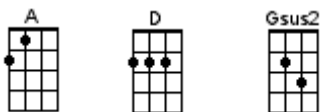

D
 If some night I don't come home,
D
 Please don't think I've left you alone.
Gsus2
 The same place animals go when they die,
D
 You can't climb across a mountain so high.
Gsus2
 The same city where I go when I sleep,
D
 You can't swim across a river so deep.

This riff is played over the entire song, it can also be played as a D5 chord strummed to this rhythm.